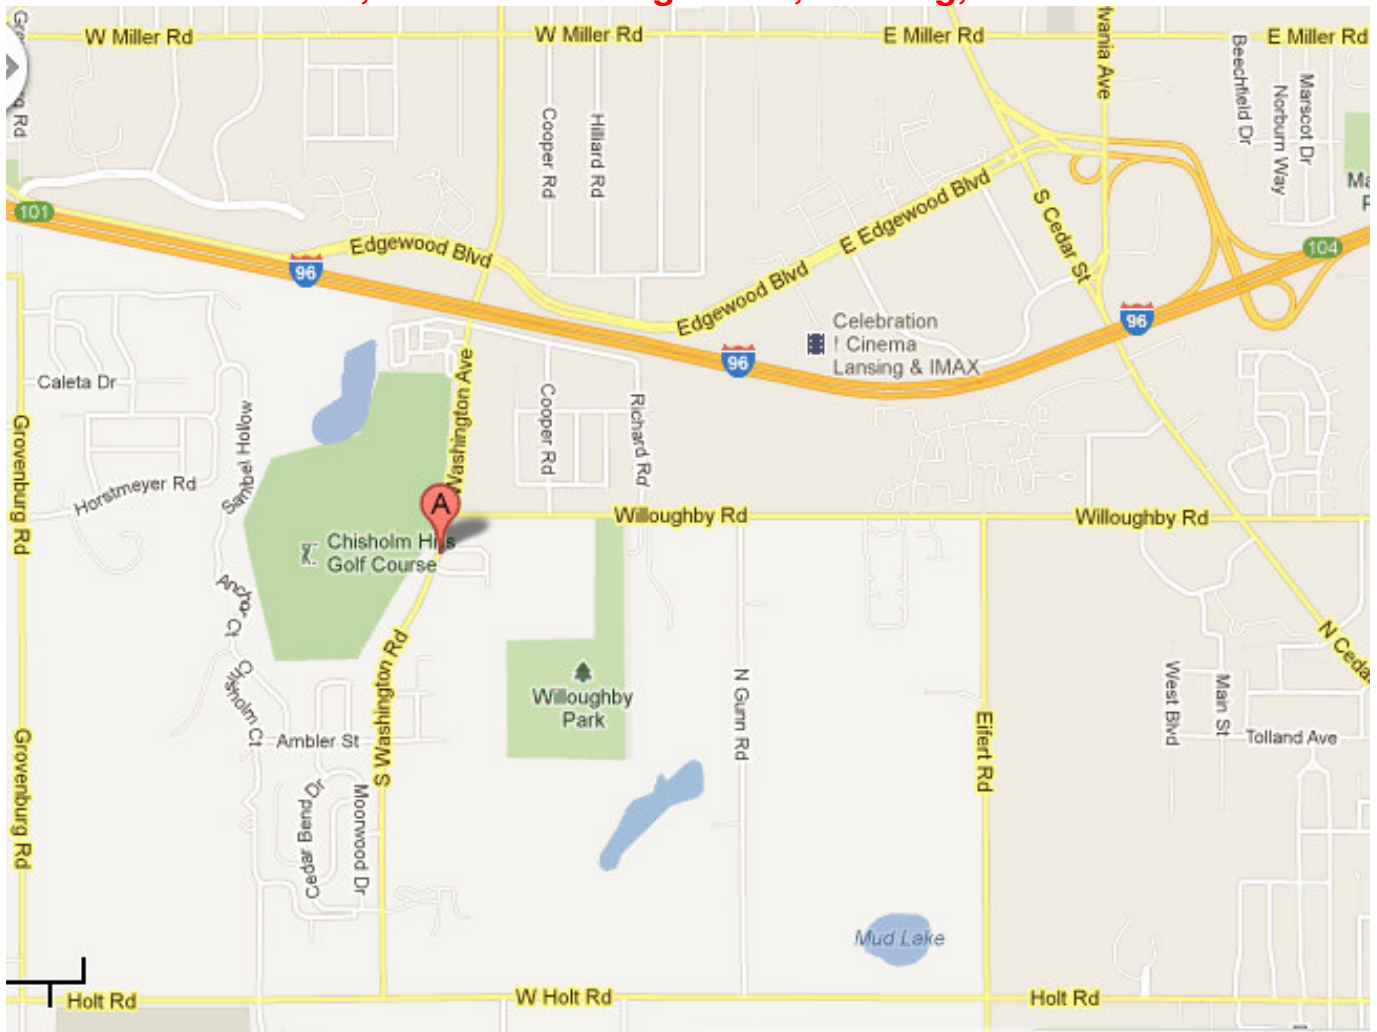

Don't have a license? Come Get On The Air with the Youth of CMARC!!

**Holt Christian Church, 2424 S. Washington Rd, Lansing, Talk-in 145.39-100Hz PL**

**COME OUT AND JOIN US FOR THIS YEAR'S "OUTDOOR" HAMFEST!! COME "RAIN OR SHINE" WE GUARANTEE YOU'LL HAVE A GREAT TIME!!**